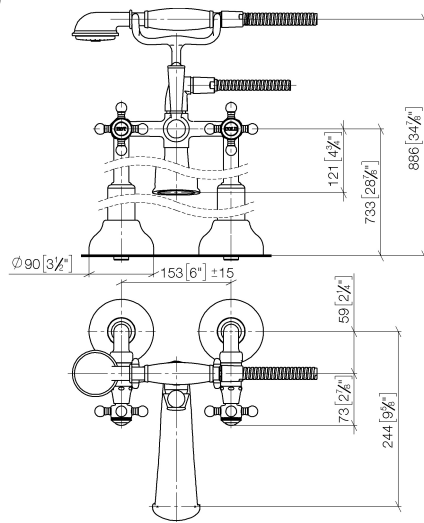

# MADISON Two-hole bath mixer for free-standing assembly with hand shower set - Brushed Dark Platinum

MADISON

25 943 360

- 245mm projection
- spout: rectangular normal flow
- Hand shower: COMPACT RAIN, max. flow rate 6.8 l/min (at 3 bar)
- hand shower with anti-scale system
- rotary diverter for bath/shower
- wall bracket
- total height 901 mm
- stand pipes height 730 mm
- height up to aerator 610 mm
- slide-on rosettes Ø 90 mm
- gauge 153 mm
- metal shower hose 1250mm with integrated anti-twist protection
- max. flow 51 l/min at 3 bar flow pressure
- WRAS 1911027

### Concealed floor mounting -

35 944 970 90

- max. recess depth 160 mm
- min. recess depth 80 mm

25 943 360  
mm [inches]

**Flow rate chart**

**Certificates**

Belgaqua\_21-378- WRAS\_1911027. IAPMO\_4976 (4).  
27\_2.

### Spare parts list

No.	Item Number	Name	Quantity used	Delivery time
1	28 002 970-99	MADISON Metal hand shower with porcelain insert (white) - Brushed Dark Platinum	1	30
2	28 104 970-99	Metal shower hose 1/2" x 1/2" x 1250 mm - Brushed Dark Platinum	1	2
3	90 14 20 002 00 90	seal	1	2
4	04 17 20 010 00-99	holder	1	30
5	04 20 36 002 07-99	handle ( hot )	1	30
6	09 26 01 011 90	accessories	1	2
7	90 15 01 001 00 90	diverter	1	2
8	09 23 10 007 90	nut	1	2
9	09 30 30 062-99	screw	1	30
10	11 170 370-99	MADISON Lever insert - Brushed Dark Platinum	1	30
11	09 28 22 013 90	pipe	1	2
12	09 18 20 011-99	base	1	30
13	09 30 30 064-99	screw	1	30
14	09 23 30 010-99	nut	2	30
15	04 29 05 014 00 90	nipple	2	2
16	12 943 360-99	connection	1	60
17	90 21 10 010 00 90	insert	1	2
18	90 31 11 030 00 90	pin	1	2
19	13 592 380-99	spout	1	60
20	90 90 03 131 00 90	top	2	2
21	09 21 02 055-99	cover	2	30
22	04 20 36 002 06-99	handle ( cold )	1	30
23	09 20 36 002-99	handle	2	30
24	09 20 36 004-99	handle	8	30
25	09 20 83 006 90	handle	2	2
26	09 26 01 010 90	accessories	1	2
27	09 20 36 005-99	handle	2	30
28	04 30 30 029 00 90	fixing set	2	2