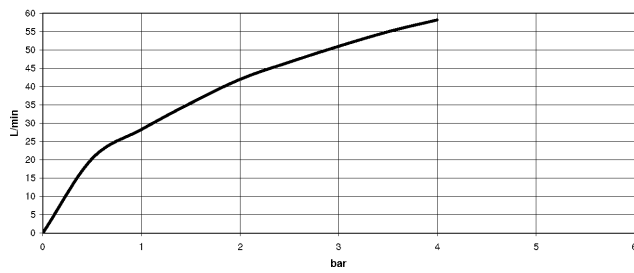

### Concealed floor mounting -

35 944 970 90

- max. recess depth 160 mm
- min. recess depth 80 mm

25 943 360  
mm [inches]

**Flow rate chart**

**Certificates**

Belgaqua\_21-378- WRAS\_1911027. IAPMO\_4976 (4).  
27\_2.